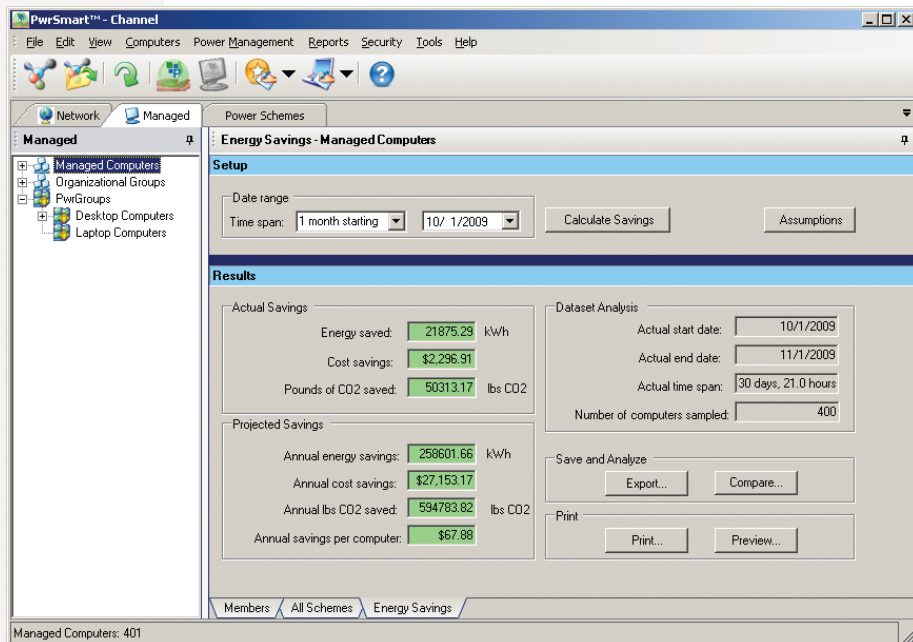

EVEN MORE CONTROL

The latest version of PwrSmart provides additional PC power management flexibility:

■ Targeted Power Assignment

Build PwrGroups based on Active Directory® groups, location, IP address ranges, hardware configuration, operating system languages, time zones, etc.

■ Power Management Events

Implement detailed power management actions, such as complete PC shut down, hibernation, standby or wake up. Use stay awake feature for software updates, after-hours events or other activities.

■ Active Process Aware

Exempt PCs from scheduled power management events to ensure critical processes and applications are not interrupted.

*"Manually running scripts to implement PC power management settings was cumbersome and inefficient. Today, **PwrSmart enables us to centrally control PC power consumption** across more than 500 staff and student computers – easily and automatically ensuring our PCs hibernate when not in use."*

Dalton Godwin
IT Manager
Nova Hreod Magnet School (U.K.)

Visit www.newboundary.com for more product details and to download a **FREE, fully functioning 30-day trial version** of PwrSmart 3.0.